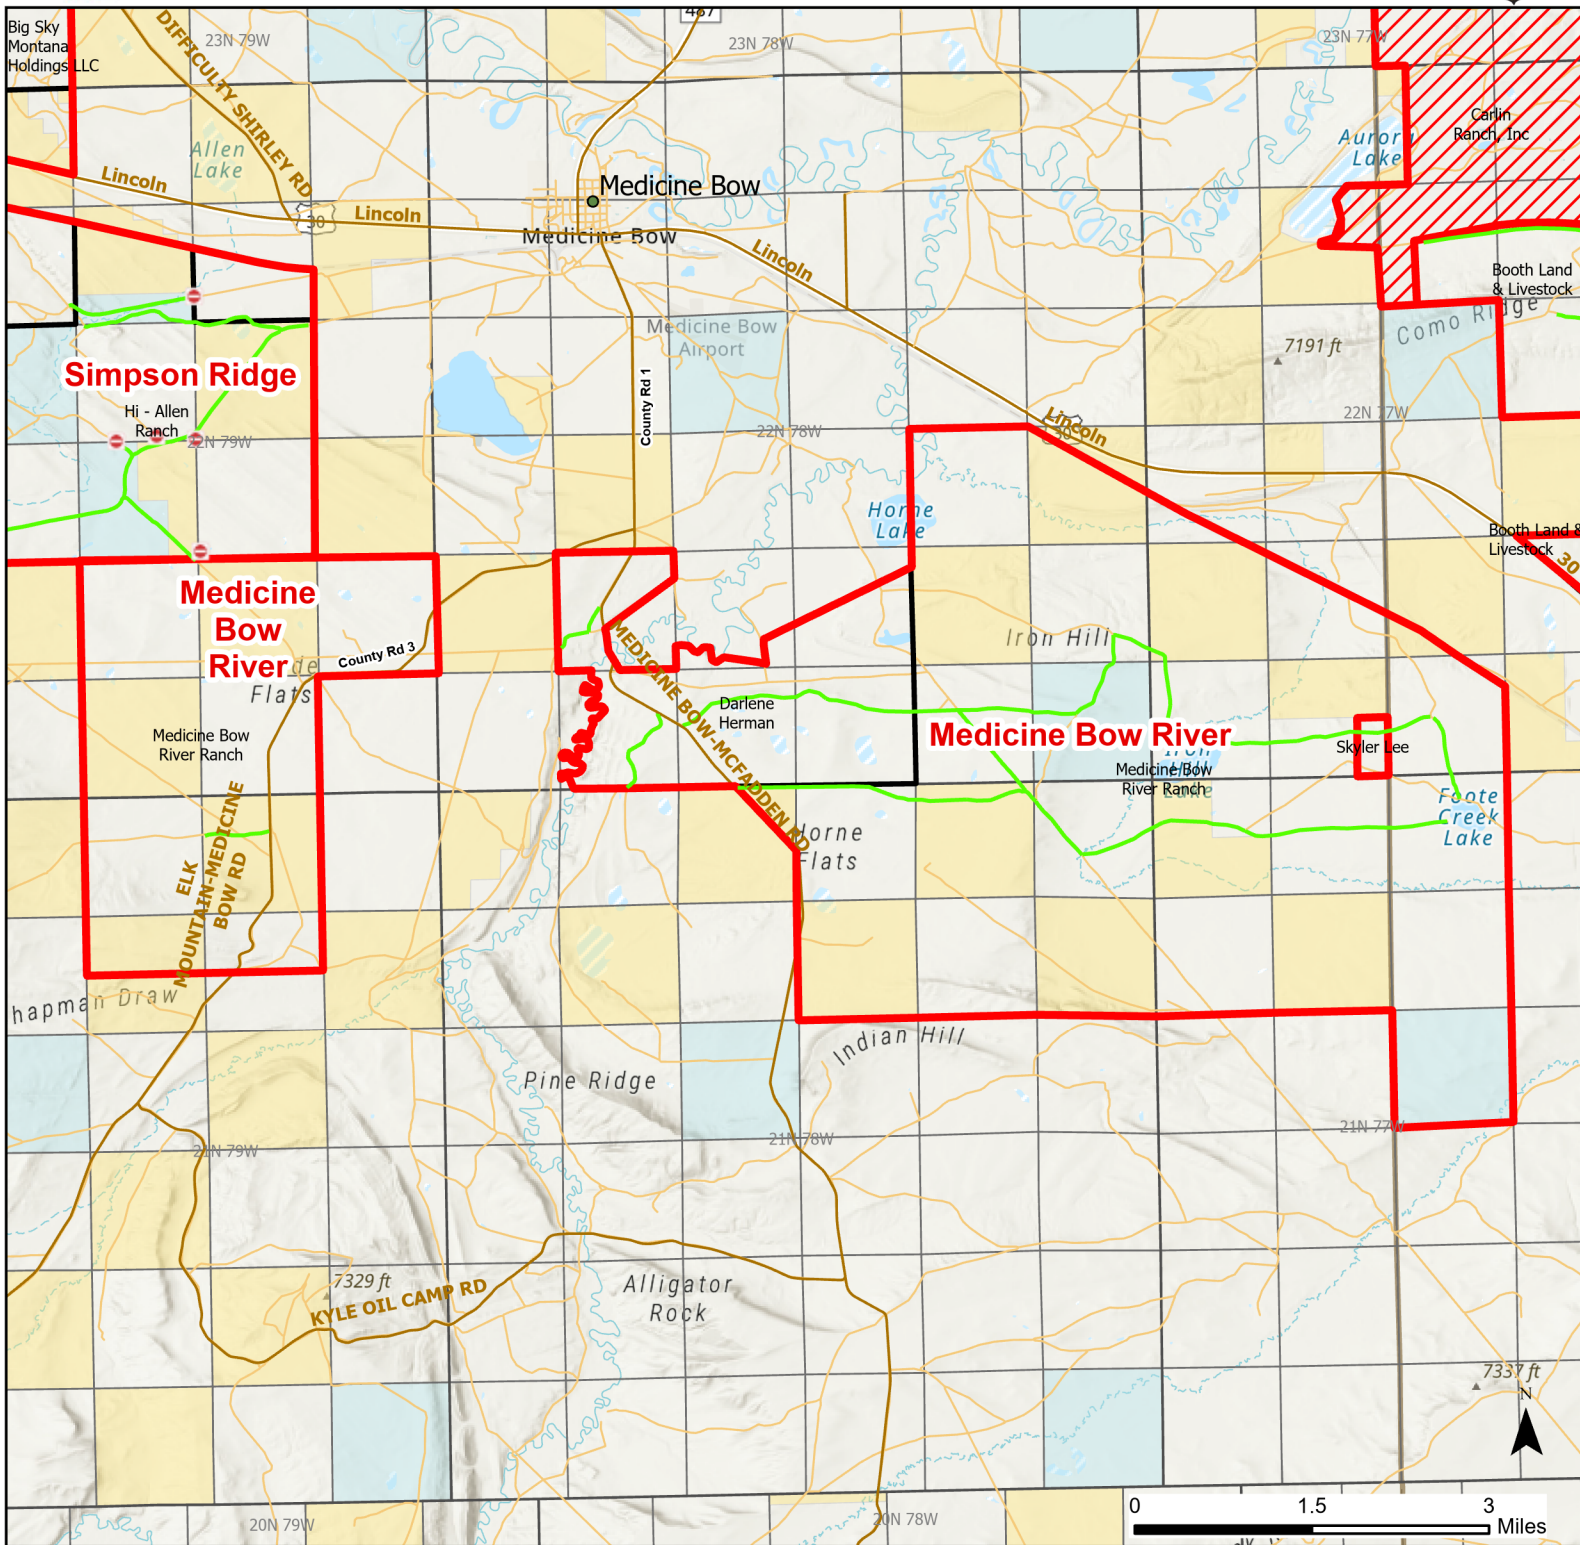

Medicine Bow River Hunter Management Area

2023 Hunt Season

Parking	Closed Road	Boundary	Limited Range Weapons and Archery	State
Coupon Box	Roads	Archery Only	Other	DOD
Road Closed	County Boundaries	CLOSED		BLM
Open Road	HMA Ownership			Wyoming Game & Fish Dept.
Special Conditions Apply				Forest Service
				Private

Species allowed to hunt: Antelope

See Ranch Rules for More Information and Restrictions

Hunter Management Area rules apply only to those lands enrolled in the HMA.

This map is for visual use, assistance and general location only, does not represent a survey, and is not to be used for legal conveyance. Hunt Area boundaries are approximate, consult Game and Fish Hunting Regulations for descriptions and restrictions. Access to these private lands for any commercial activity must be gained by contacting the individual landowner(s) directly.